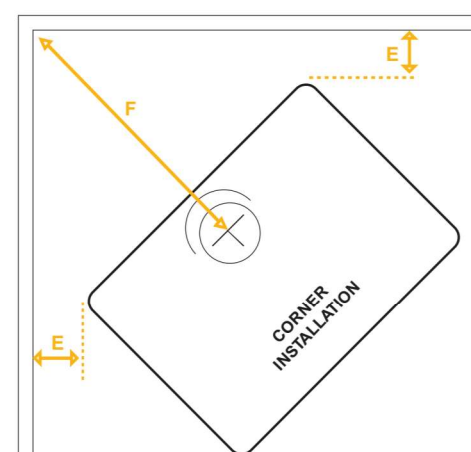

### COLOURS AVAILABLE DIMENSIONS

Black	Charcoal	Titanium	width:	630mm
			depth:	550mm
			height:	760mm

### MEASUREMENTS (mm) to combustibles

A	B	C	D	E	F
150	300	350	615	125	690

Configuration Plans shown below

HEATING AREA	FAN	ASH DRAWER
 180 to 220m <sup>2</sup>		 Available

**PROUDLY  
AUSTRALIAN  
MADE & OWNED**